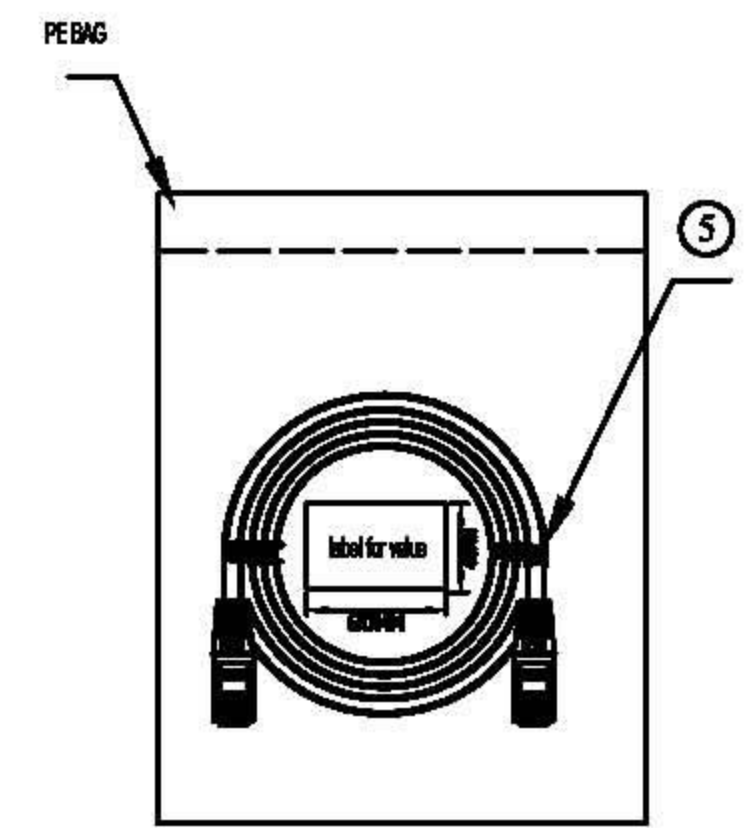

C

B

B

A

A

$L \pm 3\%$

Connecting

1	2	3	4
BLU WH	ORG WH	GRN WH	BWN WH

P1	568B COLOR	P2
1	WH	1
2	ORG	2
3	WH	3
4	BLU	4
5	WH	5
6	GRN	6
7	WH	7
8	BWN	8

ITEM NO	QTY	DESCRIPTION	COLOR
21.99.1326	250	VALUE S/FTP cable Cat. 6, white, 0.5m	white
21.99.1336	200	VALUE S/FTP cable Cat. 6, white, 1.0m	white
21.99.1346	150	VALUE S/FTP cable Cat. 6, white, 2.0m	white
21.99.1356	100	VALUE S/FTP cable Cat. 6, white, 3.0m	white
21.99.1366	70	VALUE S/FTP cable Cat. 6, white, 5.0m	white
21.99.1376	50	VALUE S/FTP cable Cat. 6, white, 7.0m	white
21.99.1386	40	VALUE S/FTP cable Cat. 6, white, 10m	white

6	PRINTING ON THE JACKET	B213738 CM (UL) C(UL) S5TP PATCH CORD 27AWG 4P ISO/IEC 11801 AND TIA/EIA 568 CAT6		
5	CABLE TIE	WHITE PE	2	PC
4	CONTACT PLUG	S/FTP RJ45 8P8C (6U)	2	PC
3	JACKET	PVC LD-4	0.013KG	M
2	INSULATION	FO-PE	0.0037KG	M
1	PATCH CABLE	PATCH CABLE 27AWG 7*0.127 ± 0.011mm OD: 5.8 ± 0.30mm PVC LENGTH: L ± 3%mm	L	M
NO	P/N	DESCRIPTION	QTY	UNIT