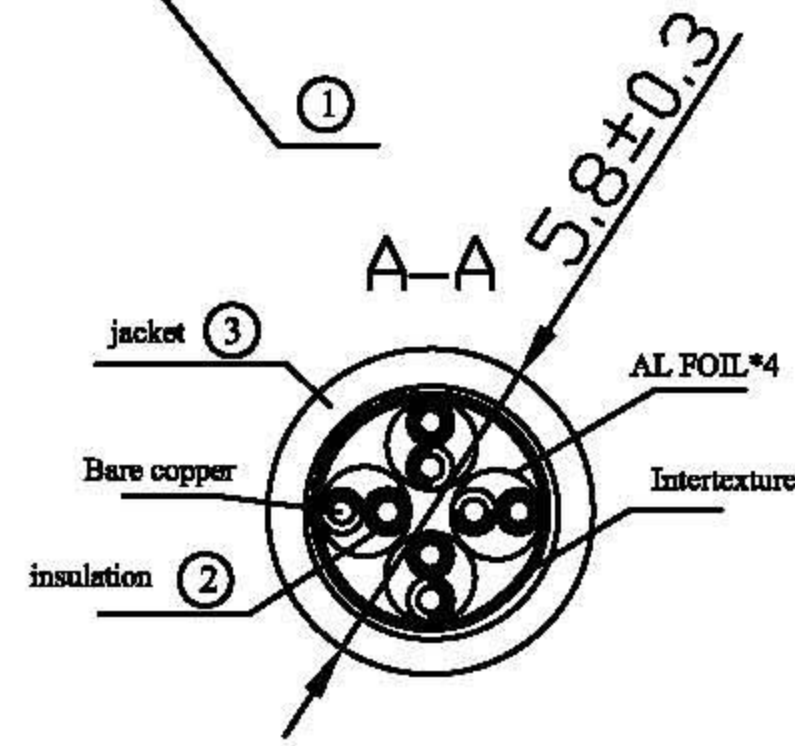

C

B

B

A

A

$L \pm 3\%$

Connecting

1	2	3	4
BLU WH	ORG WH	GRN WH	BWN WH

P1	568B COLOR	P2
1	WH	1
2	ORG	2
3	WH	3
4	BLU	4
5	WH	5
6	GRN	6
7	WH	7
8	BWN	8

ITEM NO	QTY	DESCRIPTION	COLOR
21.99.1326	250	VALUE S/FTP cable Cat. 6, white, 0.5m	white
21.99.1336	200	VALUE S/FTP cable Cat. 6, white, 1.0m	white
21.99.1346	150	VALUE S/FTP cable Cat. 6, white, 2.0m	white
21.99.1356	100	VALUE S/FTP cable Cat. 6, white, 3.0m	white
21.99.1366	70	VALUE S/FTP cable Cat. 6, white, 5.0m	white
21.99.1376	50	VALUE S/FTP cable Cat. 6, white, 7.0m	white
21.99.1386	40	VALUE S/FTP cable Cat. 6, white, 10m	white

6	PRINTING ON THE JACKET	B213738 CM (UL) C(UL) S5TP PATCH CORD 27AWG 4P ISO/IEC 11801 AND TIA/EIA 568 CAT6		
5	CABLE TIE	WHITE PE	2	PC
4	CONTACT PLUG	S/FTP RJ45 8P8C (6U)	2	PC
3	JACKET	PVC LD-4	0.013KG	M
2	INSULATION	FO-PE	0.0037KG	M
1	PATCH CABLE	PATCH CABLE 27AWG 7*0.127 ± 0.011mm OD: 5.8 ± 0.30mm PVC LENGTH: L ± 3%mm	L	M
NO	P/N	DESCRIPTION	QTY	UNIT

REMARK NO	CHANO	SIGNATURE	DATE	T568B		
DRAWN BY	MORGAN			SIGN	W.T	SCALE
CHECKED BY						
AUDITED BY		APPROVED BY				
CRAFT		DATE	2010.12.28	PAGE OF		

Rotronic Co., Ltd.	
S/FTP CAT6 CABLE 27AWG	
ITEM NO LM white	